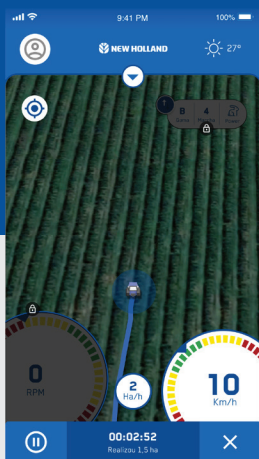

TRAGA SUA PROPRIEDADE PARA O FUTURO DA AGRICULTURA

O **OPERE+** é uma solução inédita no mercado de agricultura, pois permite que produtores de todos os tamanhos monitorem e gerenciem sua operações gratuitamente.

CONHEÇA O OPERE+

Confira, a seguir, alguns recursos exclusivos do **Opere+**, aplicativo exclusivo da Categoria **OpXpert**:

Em operação